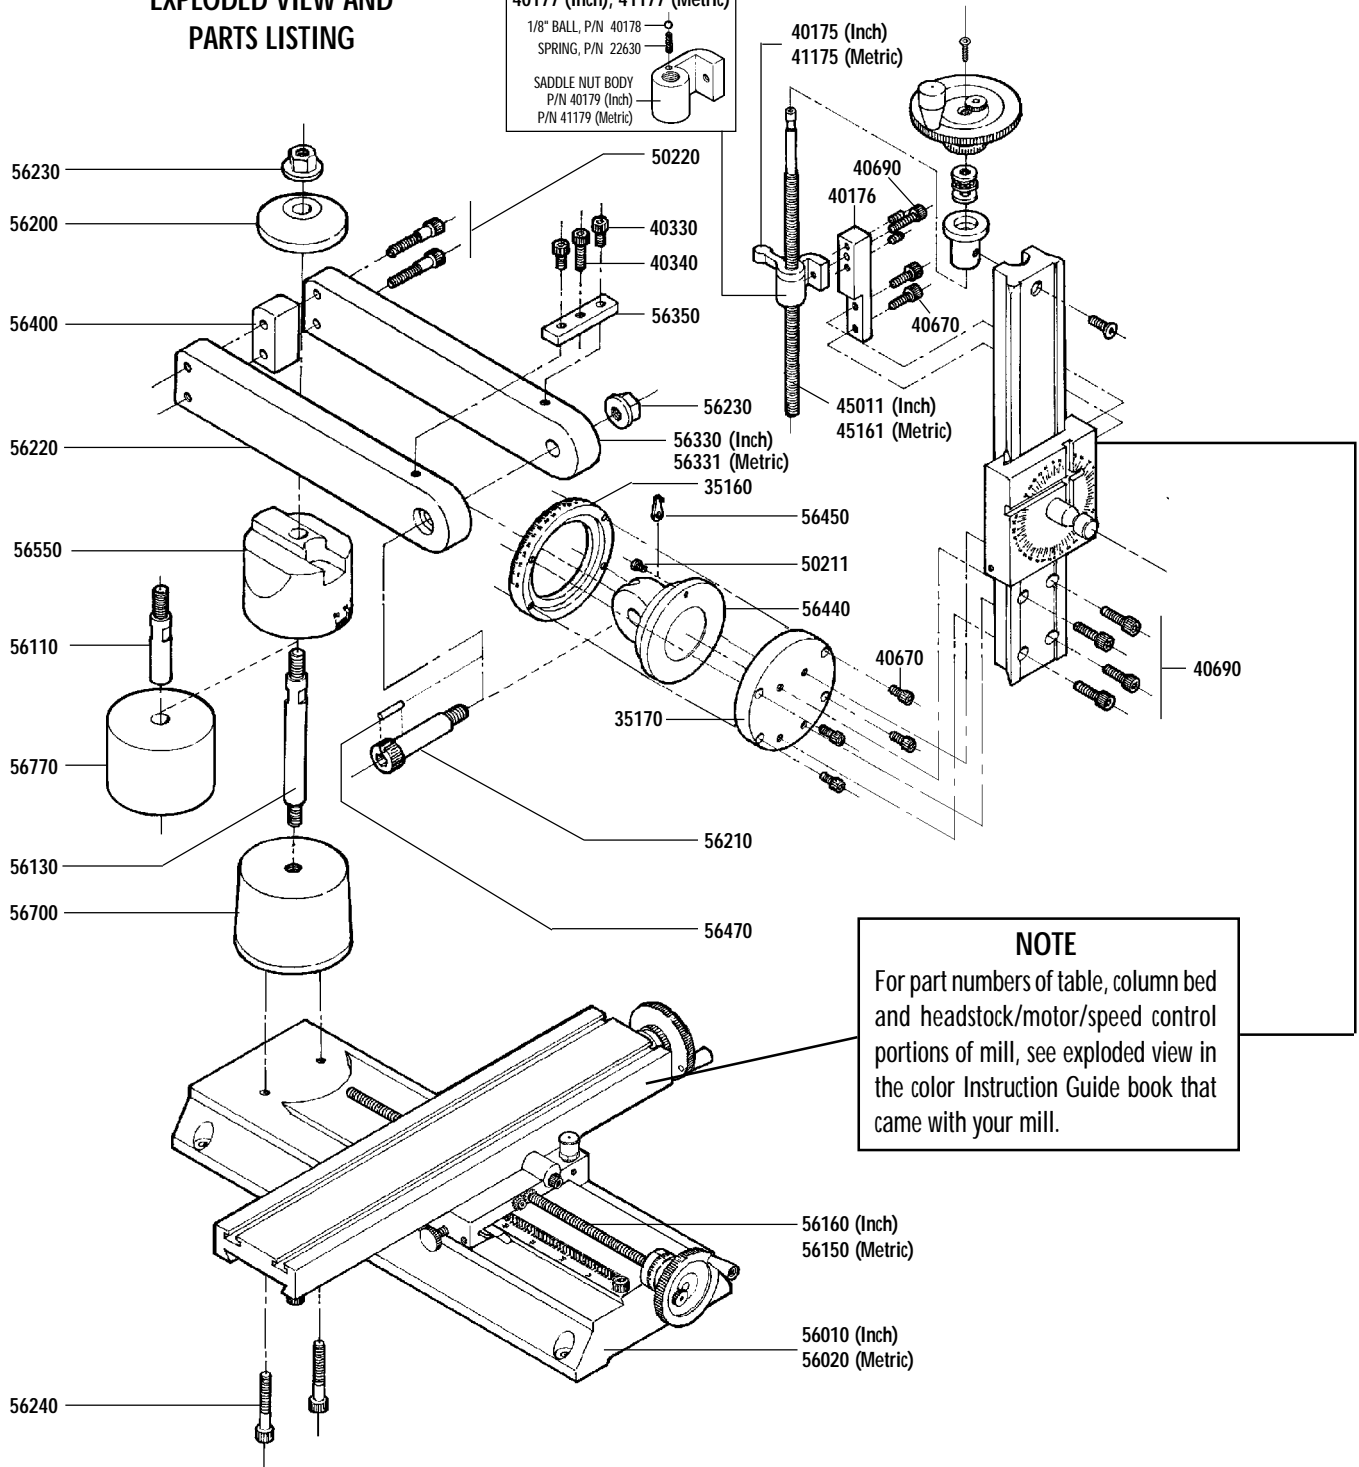

# SHERLINE MODEL 2000 MILL COLUMN

## EXPLODED VIEW AND PARTS LISTING

**SADDLE NUT ASSEMBLY**  
 40177 (Inch), 41177 (Metric)

1/8" BALL, P/N 40178  
 SPRING, P/N 22630

SADDLE NUT BODY  
 P/N 40179 (Inch)  
 P/N 41179 (Metric)

**NOTE**  
 For part numbers of table, column bed and headstock/motor/speed control portions of mill, see exploded view in the color Instruction Guide book that came with your mill.